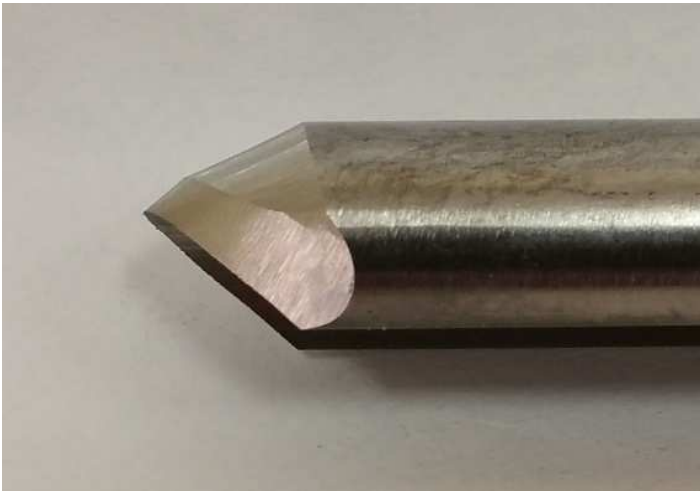

# Stuart Batty 40/40 hand ground

November 5, 6, 7, 2016

Side view 1

Side view 2

Side view, flute down

Top view, flute up

Front nose, higher angle view

Sharpening  
by  
Stuart Batty

Photos  
by  
Dick Meuler  
Des Moines  
Woodturners

Front nose, lower angle view